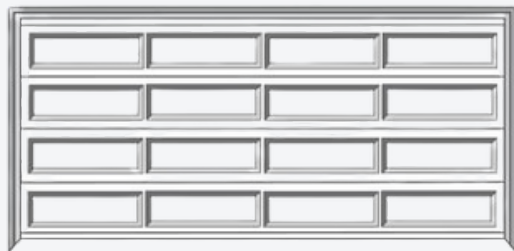

# GARAGE DOOR

STYLE

SLIMLINE

FLATLINE

RANCH

HERITAGE

GLACIER

COLORBOND CLASSIC & CONTEMPORARY COLOURS  
AS DISPLAYED ON PAGE 4.