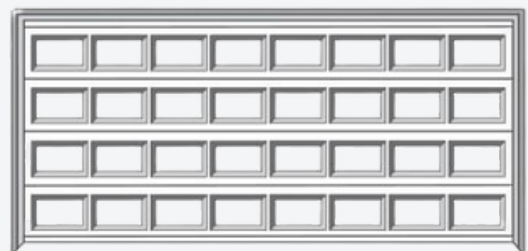

# GARAGE DOOR

STYLE

SLIMLINE

FLATLINE

RANCH

HERITAGE

GLACIER

COLORBOND CLASSIC & CONTEMPORARY COLOURS  
AS DISPLAYED ON PAGE 4.