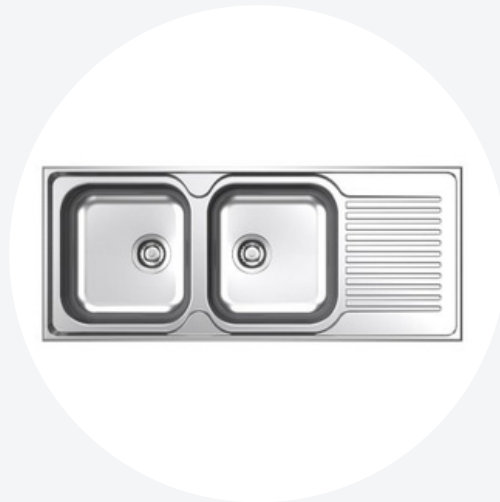

PUNCH DOUBLE END
BOWL1TH PU1209.1