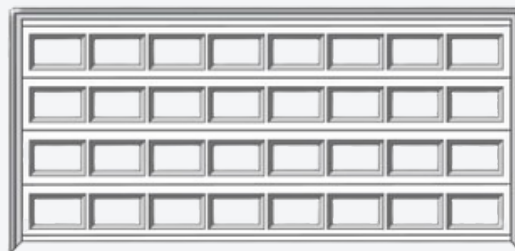

BLUEGUM

SOUTHERLY

GARAGE DOOR

STYLE

SLIMLINE

FLATLINE

RANCH

HERITAGE