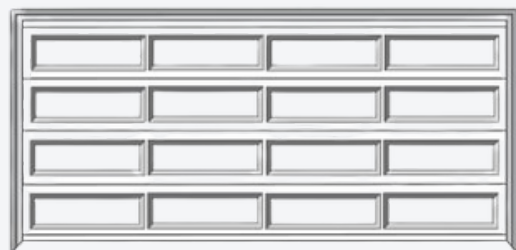

GARAGE DOOR

STYLE

SLIMLINE

FLATLINE

RANCH

HERITAGE

GLACIER

COLORBOND & DECOWOOD COLOURS
AVAILABLE FOR GARAGE DOOR SELECTION
AS DISPLAYED ON PAGES 4 & 5