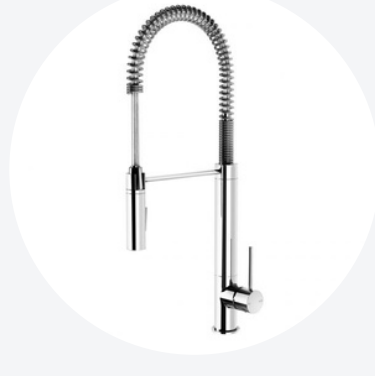

PHOENIX TAPWARE & CLARK SINK

KITCHEN SINK MIXER & UNDERMOUNT SINK

VIVID SLIMLINE PULLOUT
VS7105-00

VEZZ FLEXIBLE HOSE
10373100C

PRIZE FLEXIBLE COIL
10273100C

VIVID SLIMLINE TALL SPRING
VS736 CHR

PRISM DOUBLE
BOWL PPR20B