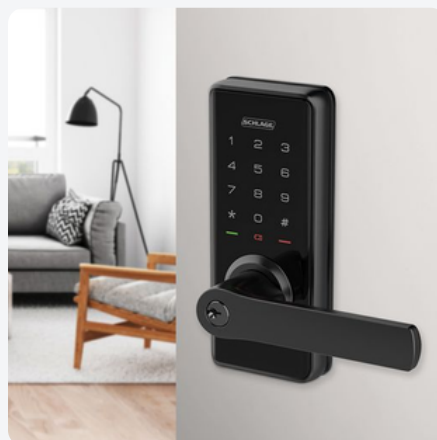

OPTIONAL UPGRADE

Remote access & control with Wi-Fi bridge