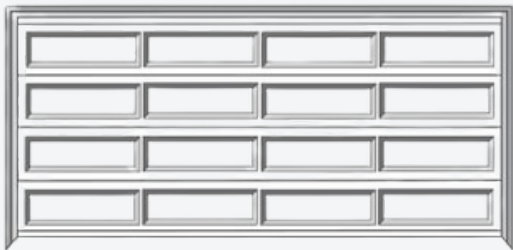

BLUEGUM

SOUTHERLY

GARAGE DOOR

STYLE

SLIMLINE

FLATLINE

RANCH

HERITAGE